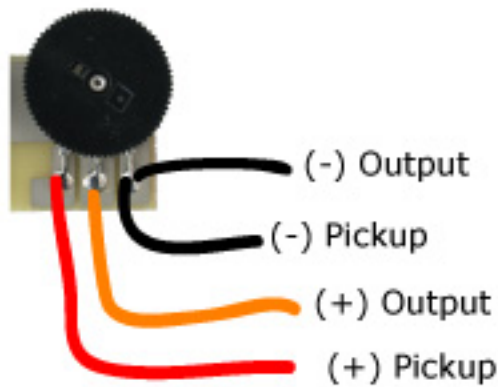

Thumbwheel Pot Wiring Configurations

1 Pickup Volume Control

2 Pickups - 2 Volumes, Master Volume

1 Pickup - 1 Volume 1 Tone

2 Pickups - 2 Volumes, Master Tone

2 Pickups - 2 Volume Controls

2 Pickups - 2 Volumes, Master Volume, Master Tone