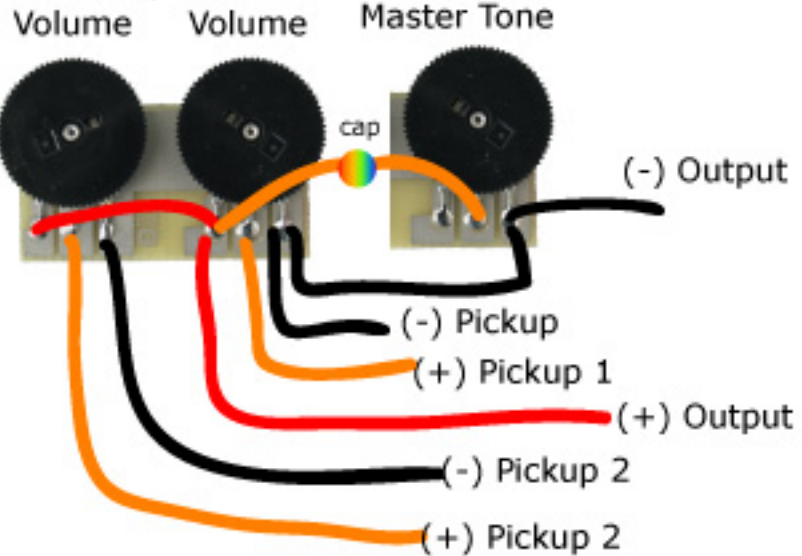

Thumbwheel Pot Wiring Configurations

1 Pickup Volume Control

2 Pickups - 2 Volumes, Master Volume

1 Pickup - 1 Volume 1 Tone

2 Pickups - 2 Volumes, Master Tone

2 Pickups - 2 Volume Controls

2 Pickups - 2 Volumes, Master Volume, Master Tone