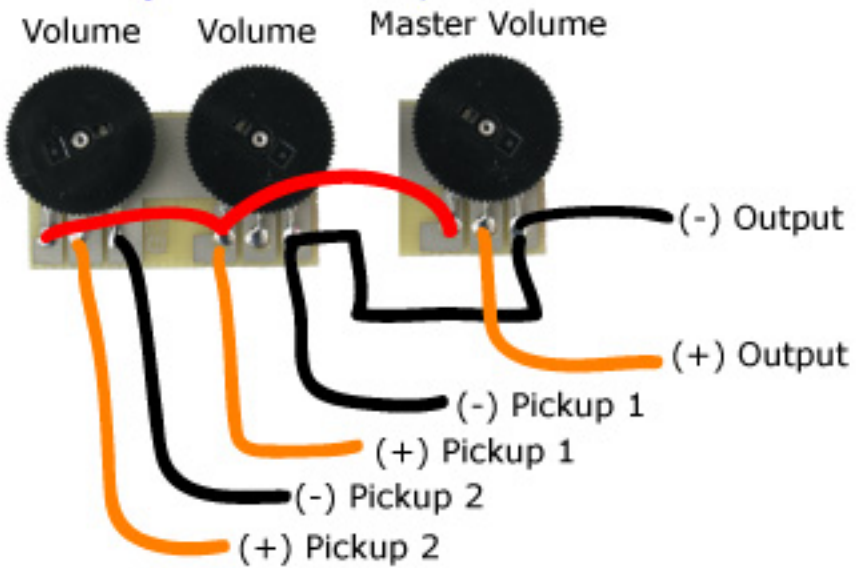

Thumbwheel Pot Wiring Configurations

1 Pickup Volume Control

2 Pickups - 2 Volumes, Master Volume

1 Pickup - 1 Volume 1 Tone

2 Pickups - 2 Volumes, Master Tone

2 Pickups - 2 Volume Controls

2 Pickups - 2 Volumes, Master Volume, Master Tone