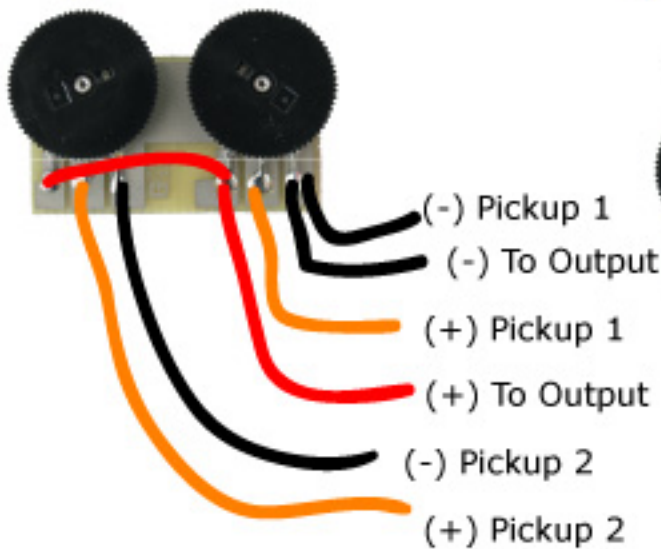

Thumbwheel Pot Wiring Configurations

1 Pickup Volume Control

2 Pickups - 2 Volumes, Master Volume

1 Pickup - 1 Volume 1 Tone

2 Pickups - 2 Volumes, Master Tone

2 Pickups - 2 Volume Controls

2 Pickups - 2 Volumes, Master Volume, Master Tone